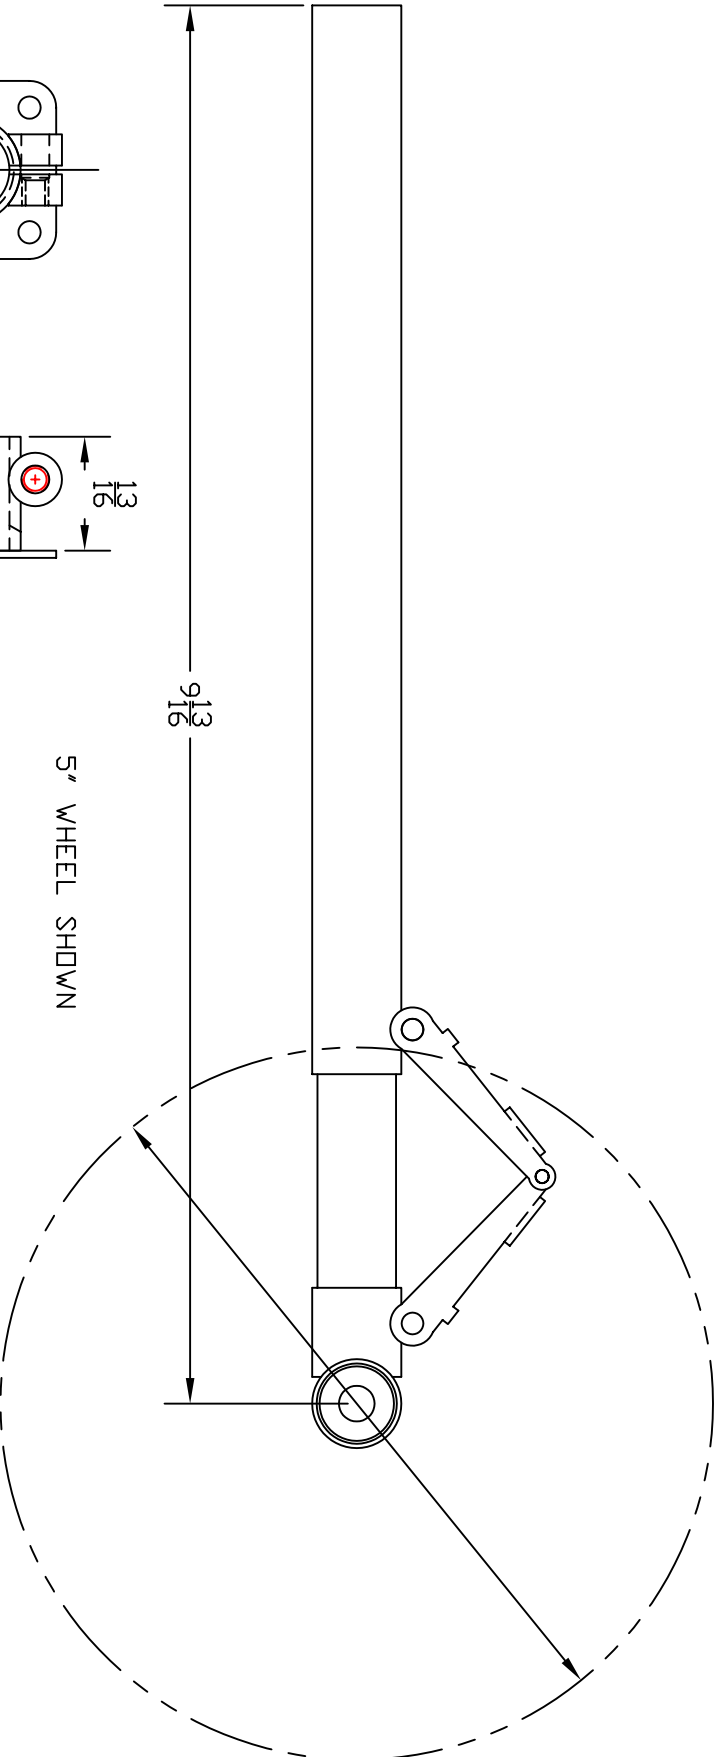

NOTE: MAX. 4" CAN BE CUT OFF

ALSO INCLUDED  
FIXED STRUT MOUNTING BRACKET

5" WHEEL SHOWN

MFG. INC.  
625 N. 12TH ST.  
ST. CHARLES, IL  
(630) 584-7616

#680  
625 SERIES

THIS DRAWING ITS CONTENTS AND INFORMATION, ARE CONFIDENTIAL, AND THE PROPERTY OF ROBERT MFG. INC. IT MAY NOT BE USED, COPIED, AND / OR TRANSMITTED TO ANY PERSON, FIRM, OR CORPORATION WITHOUT THE PRIOR WRITTEN APPROVAL OF ROBERT MFG. INC.