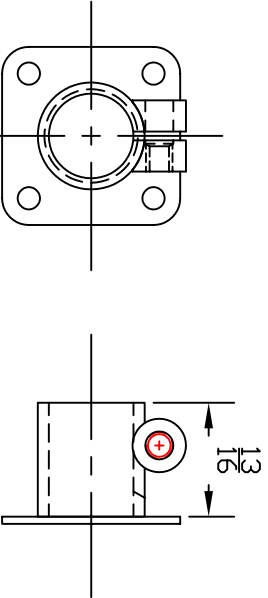

NOTE: MAX. 4" CAN BE CUT OFF

ALSO INCLUDED  
FIXED STRUT MOUNTING BRACKET

5" WHEEL SHOWN

MFG. INC.  
625 N. 12TH ST.  
ST. CHARLES, IL  
(630) 584-7616

#680  
625 SERIES

THIS DRAWING ITS CONTENTS AND INFORMATION, ARE CONFIDENTIAL, AND THE PROPERTY OF ROBERT MFG. INC. IT MAY NOT BE USED, COPIED, AND / OR TRANSMITTED TO ANY PERSON, FIRM, OR CORPORATION WITHOUT THE PRIOR WRITTEN APPROVAL OF ROBERT MFG. INC.